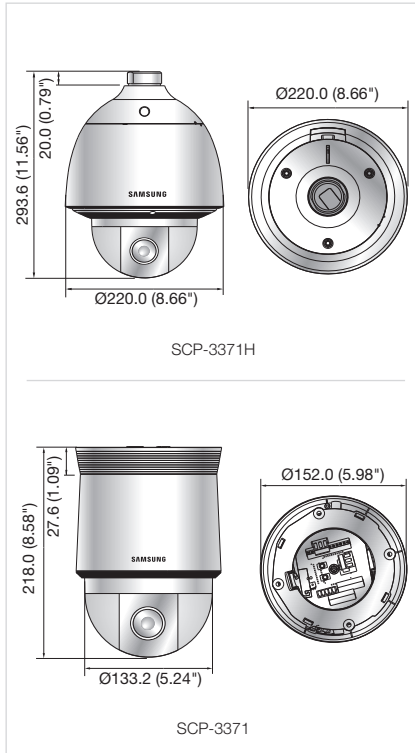

Dimensions

Unit : mm (inch)

The Eco mark represents Samsung Techwin's will to create environment-friendly products, and indicates that the product satisfies the EU RoHS Directive.